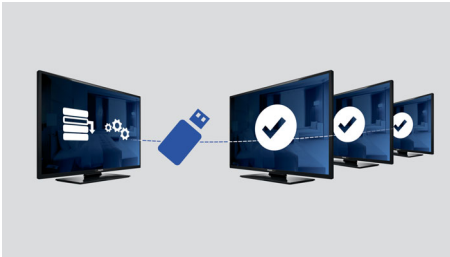

A

PHILIPS

Highlights

USB Cloning

Provides the ability to easily copy all programming and channel programming settings from one TV into other TV sets in less than a minute. The feature ensures uniformity between TV sets and significantly reduces installation time and costs.

Volume limitation

This feature predefines the volume range within which the TV set is allowed to operate, preventing excessive volume adjustments and disturbance of neighbouring guests.

Installation menu locking

Welcome Page

A welcome greeting is displayed each time the TV set is switched on.

Specifications

Picture/Display

- Display: LED HD TV
- Diagonal screen size: 23 inch / 58 cm
- Aspect ratio: 16:9
- Panel resolution: 1366 x 768p
- Viewing angle: 176° (H)/176° (V)
- Picture enhancement: Digital Crystal Clear, 100 Hz Perfect Motion Rate
- Colour cabinet: Black
- Brightness: 220 cd/m²